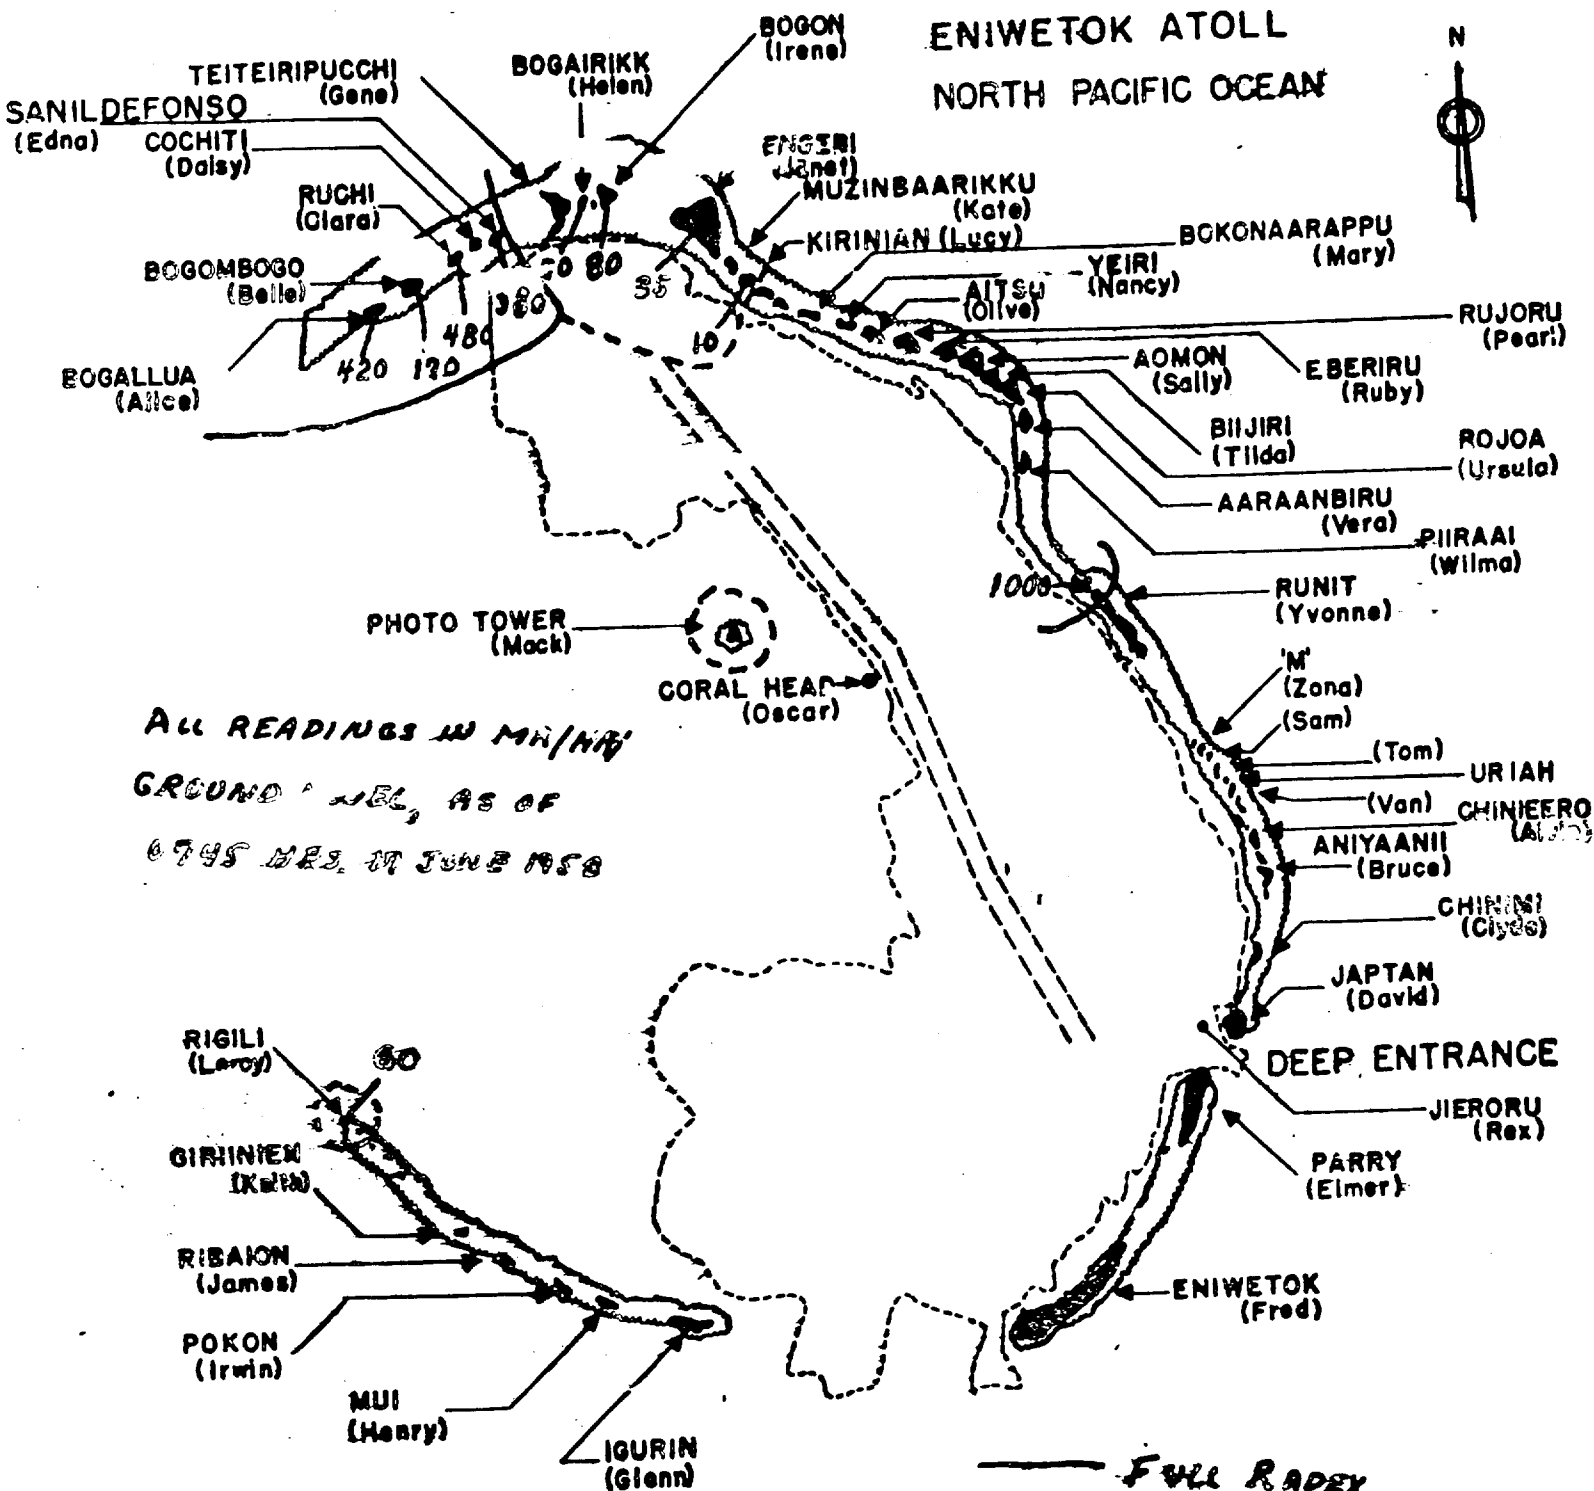

J-3 Daily Diary
ENIWETOK ATOLL

J3-DDH-E122

17 June 1958

1. MISCELLANEOUS:

Major Power escorted Lt Colonel Rosen to the Yvonne area and inspected the LINDEN site. They are scheduled for an atoll sweep in the near future dependent on aircraft availability.

3. SHOTS AND DEVICES:

- a. The ELDER barge was dispatched for the site this morning and will be anchored and positioned by tonight.
- b. The following LINDEN signal dry runs were held successfully: 1000, 1500 and 1730.

COPIED/DOE
LANL RC

DOE
RC

115

ENIWETOK ATOLL
NORTH PACIFIC OCEAN

ALL READINGS IN
MR/HR, GROUND LEVEL,
AS OF 0800, 16 JUNE, 1958

--- LIMITED RADEX
— FULL RADEX

COPIED/DOF
LANL RC

11/16/58
11/16/58

ENIWETOK ATOLL
NORTH PACIFIC OCEAN

ALL READINGS IN MH/NB
GROUND WEL, AS OF
0745 HRS. 17 JUNE 1958

— FULL RADAR
- - - LIMITED RADAR

COPIED/DOE
LANL RC