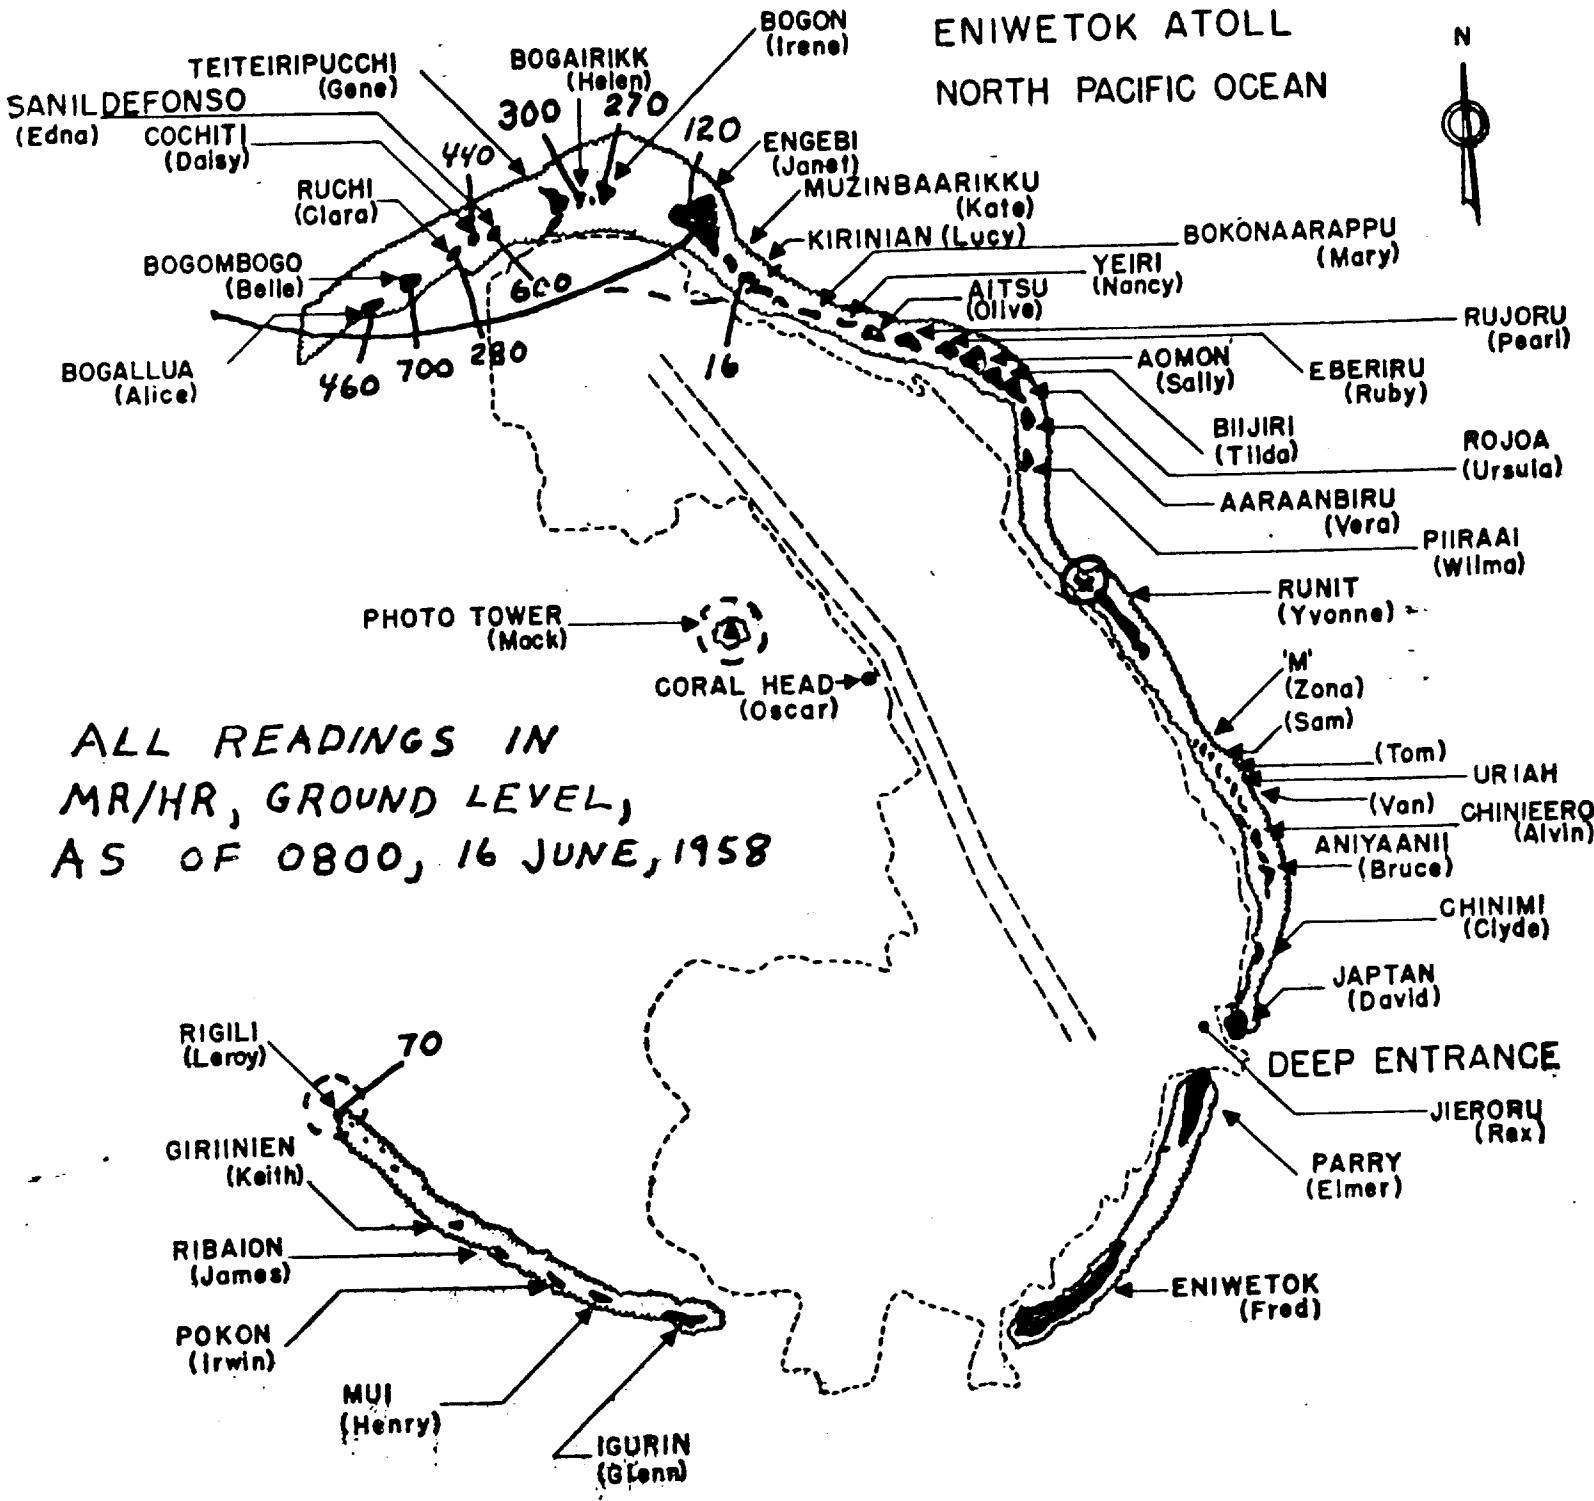

3. SHOTS AND DEVICES:

- a. The ELDER barge was dispatched for the site this morning and will be anchored and positioned by tonight.
- b. The following LINDEN signal dry runs were held successfully: 1000, 1500 and 1730.

COPIED/DOE
LANL RC

DOE
RC

115

ENIWETOK ATOLL
NORTH PACIFIC OCEAN

ALL READINGS IN
MR/HR, GROUND LEVEL,
AS OF 0800, 16 JUNE, 1958

--- LIMITED RADEX
— FULL RADEX

COPIED/DOF
LANL RC

11/16/58
11/16/58

ENIWETOK ATOLL
NORTH PACIFIC OCEAN

ALL READINGS IN MH/NB
GROUND WEL, AS OF
0745 HRS. 17 JUNE 1958

— FULL RADAR
- - - LIMITED RADAR

COPIED/DOE
LANL RC