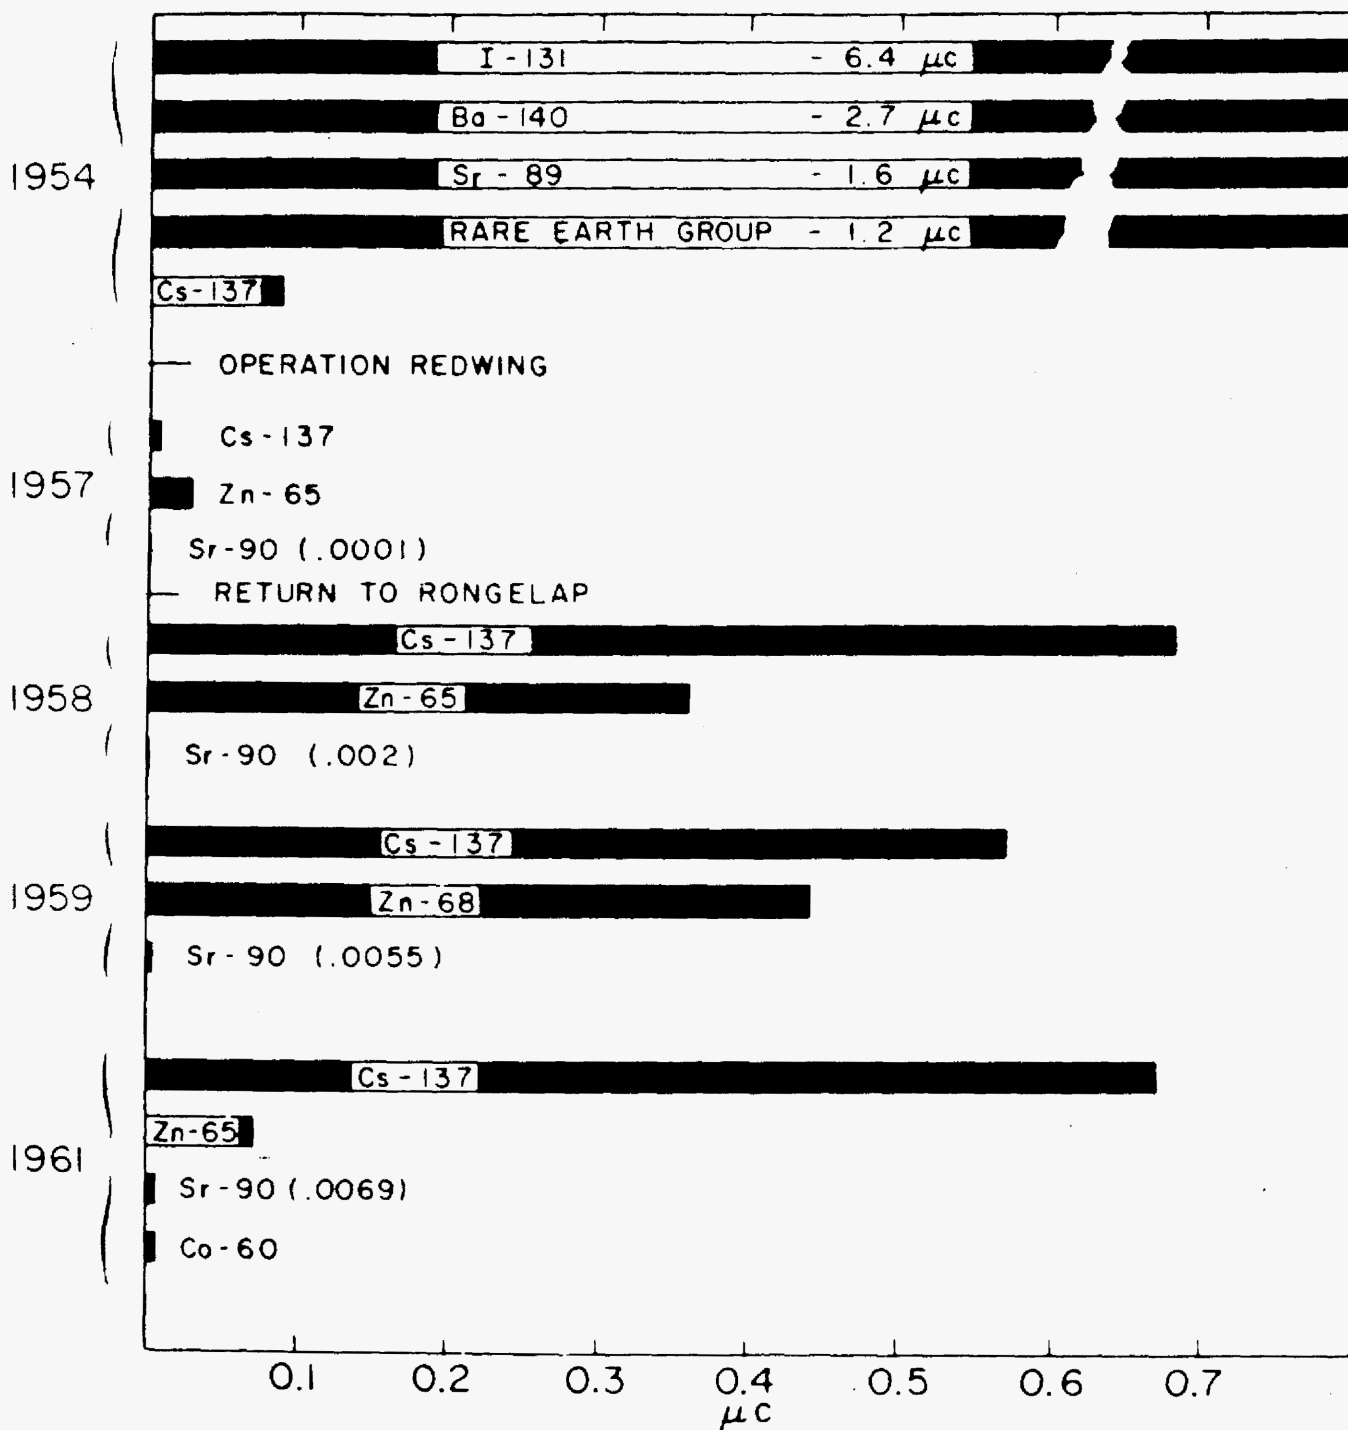

ESTIMATED BODY BURDEN OF ISOTOPES
IN RONGELAP PEOPLE

**APPROXIMATE GAMMA DOSE RATES AT THREE FEET
 ABOVE THE GROUND ON D + 1 (One Day after Detonation)**
 (Roentgens Per Hour)